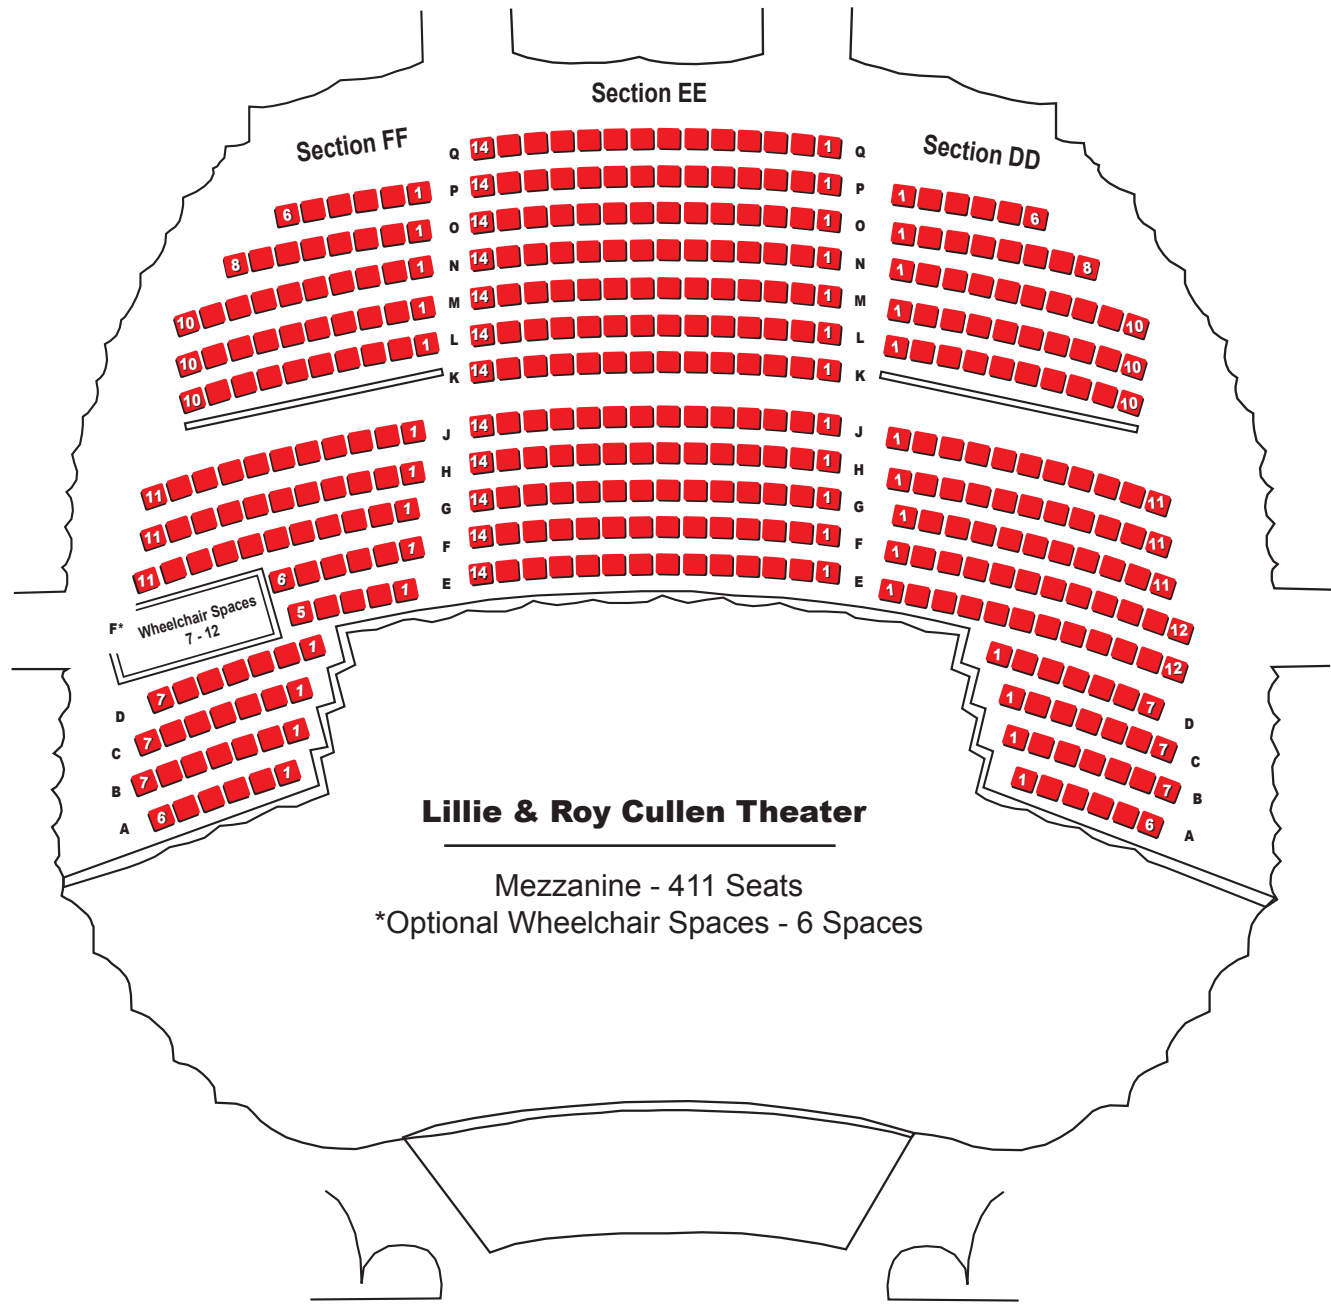

Orchestra - 628 Seats
 Orchestra Wheelchair - 10 Spaces
 Orchestra Wheelchair Companion - 10 Seats
 Orchestra Pit - 35 Seats (Optional)

Total Capacity - 1,100

■ -Seats not available for all events.

Lillie & Roy Cullen Theater

Mezzanine - 411 Seats

*Optional Wheelchair Spaces - 6 Spaces